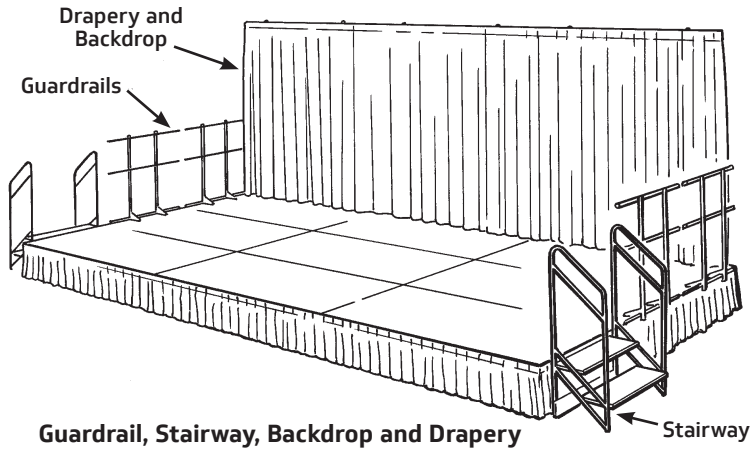

# Versalite® Seated Band/Orchestra Risers

- System consists of individual Versalite platforms, combined to create a multi-level seating arrangement
- Platforms are available in 4' x 6' (1219 x 1829 mm) and 4' x 8' (1219 x 2438 mm) surface dimensions and in standard heights of 8", 16", 24" and 32" (203, 406, 610 and 813 mm), pie-shaped units are also available
- Surface options:
  - Black Standard (Moroccan): Platforms are 3/4" (19 mm) plywood with slip resistant overlay recommended for general multi-purpose applications
  - Black Heavy-Duty (Quadriple): Platforms are 3/4" (19 mm) plywood with an aggressive textured overlay for applications requiring greater slip resistance
  - Natural Hardboard: Platforms are 3/4" (19 mm) using 1/2" (12 mm) plywood bonded between two faces of 1/8" (3 mm) tempered hard-ply
  - Carpeted: Manufacturer's standard grey carpet over a 5/8" (16 mm) plywood core (Contact Wenger for a sample)
- Frame and edging are fabricated from 3" (76 mm) thick aluminum extrusion; the extrusion is designed with special grooves to protect the top surface edge, to connect adjacent platforms and to attach all accessories
- Chair stops are provided for each riser set
- Deck units have extruded aluminum leg sockets to accept the detachable legs that lock quickly into leg socket with the rotation of the knob
- Optional leg storage clips are available
- Five-year warranty

## Accessories

- Side Closure Panels – Close each end of the riser arrangement
- Front Closure Panels – Closes the gaps between elevations; gives a finished-off, built-in look
- Guardrails – Provide a measure of protection while adding a professional appearance
- Transport Carts – Move units from one location to another; enables efficient two-person handling
- Guardrail Carts – Move guardrails from one location to another