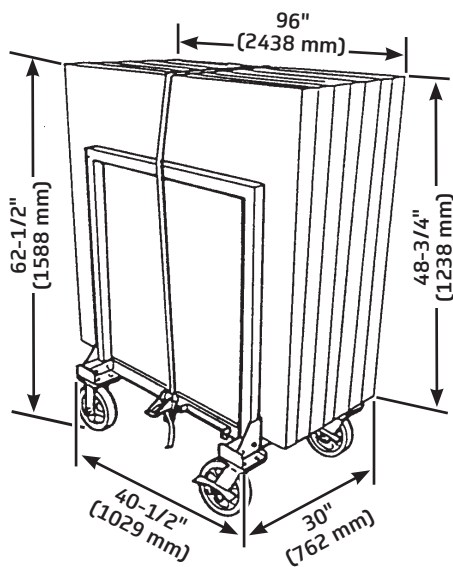

Staging Universal Deck & Rail Cart