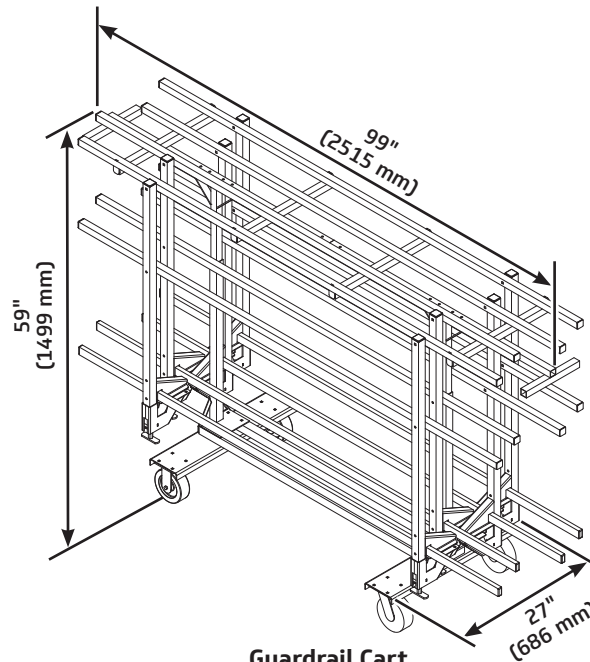

Guardrail Cart

Wenger

JRCLANCY

GEARBOSS

© 2024 Wenger Corporation
USA/2024-04

Minnesota Location

Wenger Phone 800.4WENGER (493-6437) Wenger Worldwide +1.507.455.4100 | Parts & Service 800.887.7145 | wengercorp.com

GearBoss Phone 800.493.6437 | gearboss.com

555 Park Drive, PO Box 448 | Owatonna | MN 55060

New York Location

J.R. Clancy Phone 800.836.1885 JR Clancy Worldwide +1.315.451.3440 | jrclancy.com | 7041 Interstate Island Road | Syracuse | NY 13209