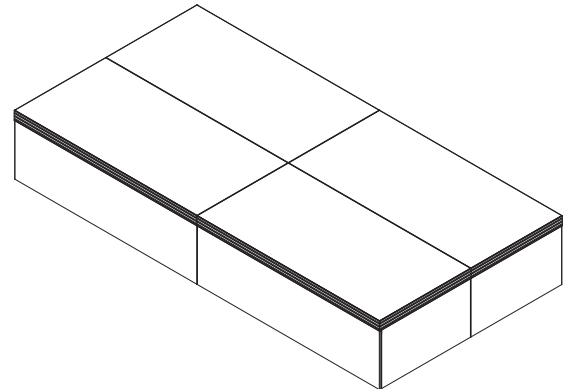

Side Closures