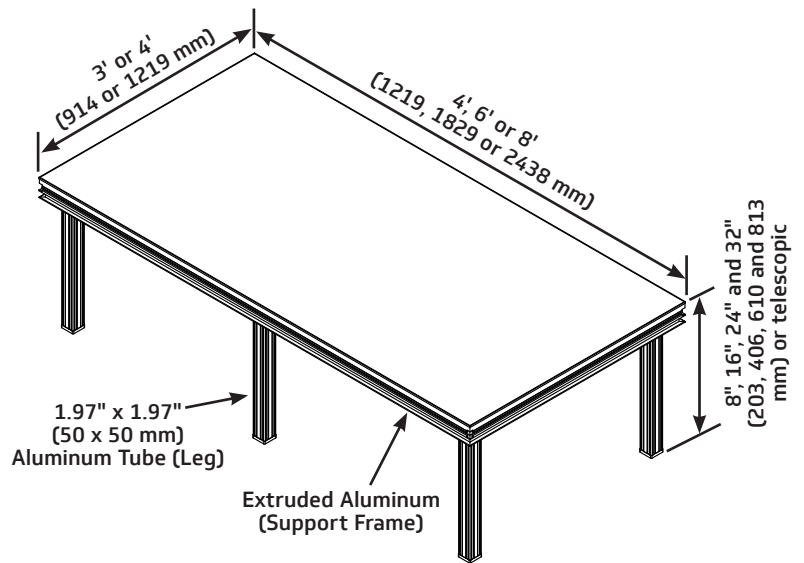

# Versalite® Seated Band/Orchestra Risers

- System consists of individual Versalite platforms, combined to create a multi-level seating arrangement
- Platforms are available in 4' x 6' (1219 x 1829 mm) and 4' x 8' (1219 x 2438 mm) surface dimensions and in standard heights of 8", 16", 24" and 32" (203, 406, 610 and 813 mm), pie-shaped units are also available
- Surface options:
  - Black Standard (Moroccan): Platforms are 3/4" (19 mm) plywood with slip resistant overlay recommended for general multi-purpose applications
  - Black Heavy-Duty (Quadriple): Platforms are 3/4" (19 mm) plywood with an aggressive textured overlay for applications requiring greater slip resistance
  - Natural Hardboard: Platforms are 3/4" (19 mm) using 1/2" (12 mm) plywood bonded between two faces of 1/8" (3 mm) tempered hard-ply
  - Carpeted: Manufacturer's standard grey carpet over a 5/8" (16 mm) plywood core (Contact Wenger for a sample)
- Frame and edging are fabricated from 3" (76 mm) thick aluminum extrusion; the extrusion is designed with special grooves to protect the top surface edge, to connect adjacent platforms and to attach all accessories
- Chair stops are provided for each riser set
- Deck units have extruded aluminum leg sockets to accept the detachable legs that lock quickly into leg socket with the rotation of the knob
- Optional leg storage clips are available
- Five-year warranty

## Accessories

- Side Closure Panels – Close each end of the riser arrangement
- Front Closure Panels – Closes the gaps between elevations; gives a finished-off, built-in look
- Guardrails – Provide a measure of protection while adding a professional appearance
- Transport Carts – Move units from one location to another; enables efficient two-person handling
- Guardrail Carts – Move guardrails from one location to another