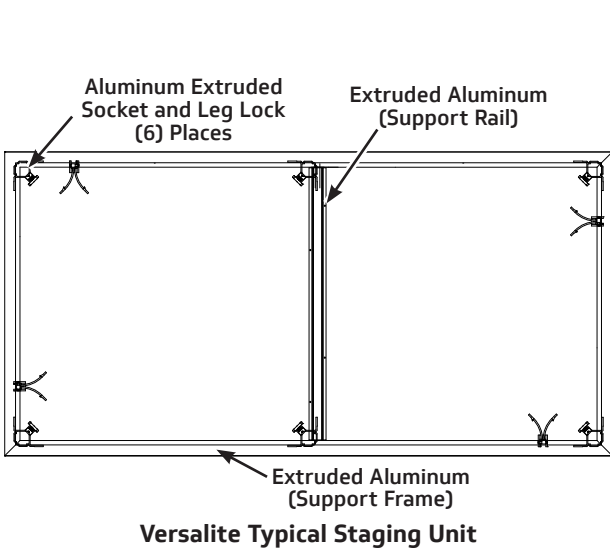

# Versalite® Seated Band/Orchestra Risers

- System consists of individual Versalite platforms, combined to create a multi-level seating arrangement
- Platforms are available in 4' x 6' (1219 x 1829 mm) and 4' x 8' (1219 x 2438 mm) surface dimensions and in standard heights of 8", 16", 24" and 32" (203, 406, 610 and 813 mm), pie-shaped units are also available
- Surface options:
  - Black Standard (Moroccan): Platforms are 3/4" (19 mm) plywood with slip resistant overlay recommended for general multi-purpose applications
  - Black Heavy-Duty (Quadriple): Platforms are 3/4" (19 mm) plywood with an aggressive textured overlay for applications requiring greater slip resistance
  - Natural Hardboard: Platforms are 3/4" (19 mm) using 1/2" (12 mm) plywood bonded between two faces of 1/8" (3 mm) tempered hard-ply
  - Carpeted: Manufacturer's standard grey carpet over a 5/8" (16 mm) plywood core (Contact Wenger for a sample)
- Frame and edging are fabricated from 3" (76 mm) thick aluminum extrusion; the extrusion is designed with special grooves to protect the top surface edge, to connect adjacent platforms and to attach all accessories
- Chair stops are provided for each riser set
- Deck units have extruded aluminum leg sockets to accept the detachable legs that lock quickly into leg socket with the rotation of the knob
- Optional leg storage clips are available
- Five-year warranty

## Accessories

- Side Closure Panels – Close each end of the riser arrangement
- Front Closure Panels – Closes the gaps between elevations; gives a finished-off, built-in look
- Guardrails – Provide a measure of protection while adding a professional appearance
- Transport Carts – Move units from one location to another; enables efficient two-person handling
- Guardrail Carts – Move guardrails from one location to another