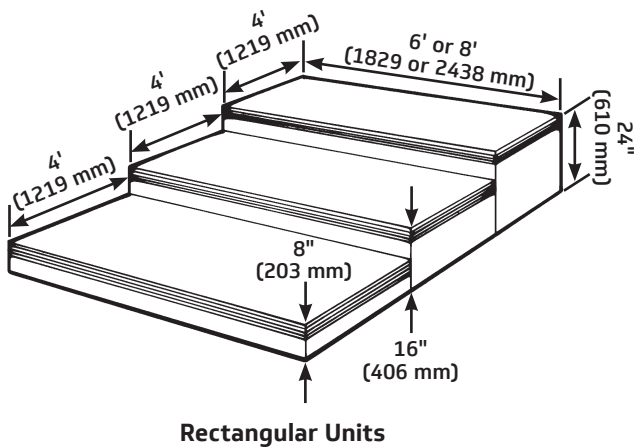

# Versalite® Seated Band/Orchestra Risers

- System consists of individual Versalite platforms, combined to create a multi-level seating arrangement
- Platforms are available in 4' x 6' (1219 x 1829 mm) and 4' x 8' (1219 x 2438 mm) surface dimensions and in standard heights of 8", 16", 24" and 32" (203, 406, 610 and 813 mm), pie-shaped units are also available
- Surface options:
  - Black Standard (Moroccan): Platforms are 3/4" (19 mm) plywood with slip resistant overlay recommended for general multi-purpose applications
  - Black Heavy-Duty (Quadriple): Platforms are 3/4" (19 mm) plywood with an aggressive textured overlay for applications requiring greater slip resistance
  - Natural Hardboard: Platforms are 3/4" (19 mm) using 1/2" (12 mm) plywood bonded between two faces of 1/8" (3 mm) tempered hard-ply
  - Carpeted: Manufacturer's standard grey carpet over a 5/8" (16 mm) plywood core (Contact Wenger for a sample)
- Frame and edging are fabricated from 3" (76 mm) thick aluminum extrusion; the extrusion is designed with special grooves to protect the top surface edge, to connect adjacent platforms and to attach all accessories
- Chair stops are provided for each riser set
- Deck units have extruded aluminum leg sockets to accept the detachable legs that lock quickly into leg socket with the rotation of the knob
- Optional leg storage clips are available
- Five-year warranty