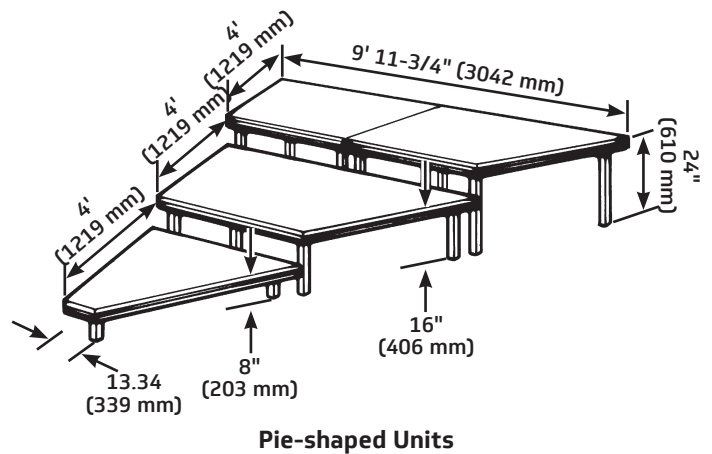

# Versalite® Seated Band/Orchestra Risers

- System consists of individual Versalite platforms, combined to create a multi-level seating arrangement
- Platforms are available in 4' x 6' (1219 x 1829 mm) and 4' x 8' (1219 x 2438 mm) surface dimensions and in standard heights of 8", 16", 24" and 32" (203, 406, 610 and 813 mm), pie-shaped units are also available
- Surface options:
  - Black Standard (Moroccan): Platforms are 3/4" (19 mm) plywood with slip resistant overlay recommended for general multi-purpose applications
  - Black Heavy-Duty (Quadriple): Platforms are 3/4" (19 mm) plywood with an aggressive textured overlay for applications requiring greater slip resistance
  - Natural Hardboard: Platforms are 3/4" (19 mm) using 1/2" (12 mm) plywood bonded between two faces of 1/8" (3 mm) tempered hard-ply
  - Carpeted: Manufacturer's standard grey carpet over a 5/8" (16 mm) plywood core (Contact Wenger for a sample)
- Frame and edging are fabricated from 3" (76 mm) thick aluminum extrusion; the extrusion is designed with special grooves to protect the top surface edge, to connect adjacent platforms and to attach all accessories
- Chair stops are provided for each riser set
- Deck units have extruded aluminum leg sockets to accept the detachable legs that lock quickly into leg socket with the rotation of the knob
- Optional leg storage clips are available
- Five-year warranty